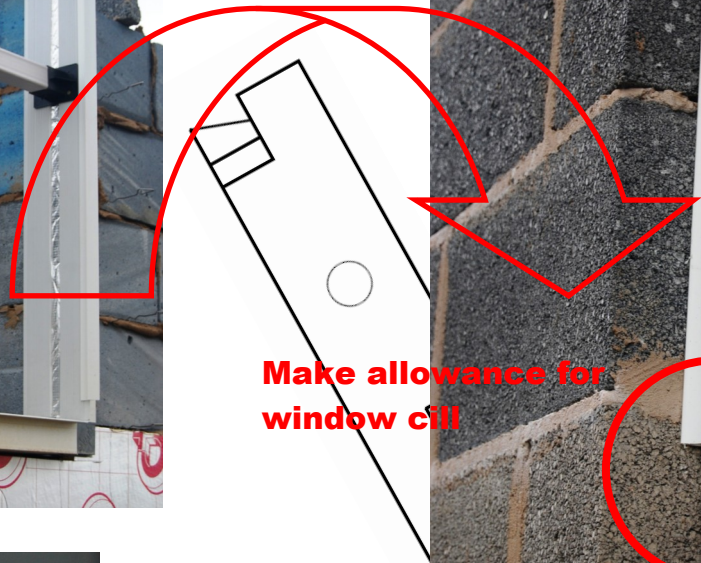

Internal Fit End Stop (IFB)

Make allowance for window cill

Locking Clips optional

29.3
27.3

Strap Fixing
(STF70U2E)

28
26

BIG BLOK

Ratchet window tight to the stop

Always use strap fixing to secure window back to inner course work even if you use Locking clips