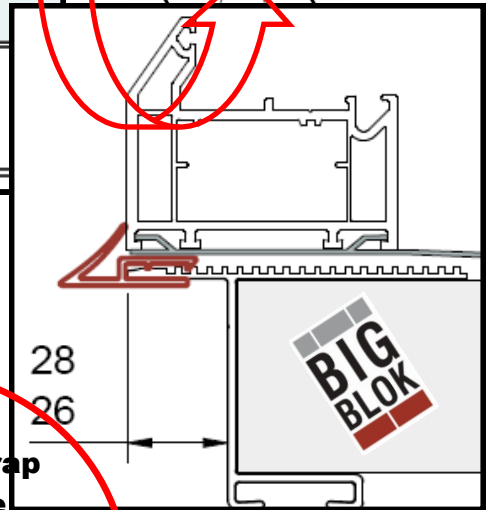

Internal Fit End Stop (IFB)

Make allowance for window cill

Locking Clips optional

29.3
27.3

Strap Fixing
(STF70U2E)

28
26

BIG BLOK

Ratchet window tight to the stop

Always use strap fixing to secure window back to inner course work even if you use Locking clips