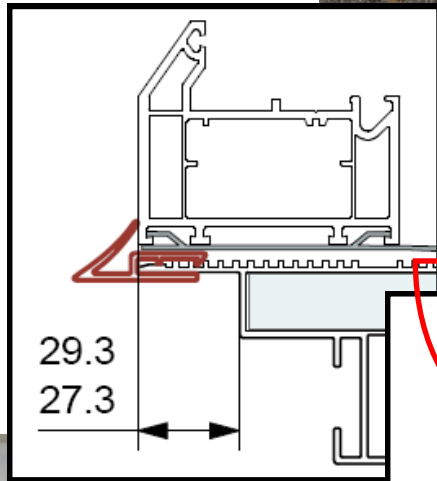

Internal Fit End Stop (IFB)

Make allowance for window cill

Locking Clips optional

29.3
27.3

Strap Fixing
(STF70U2E)

28
26

BIG BLOK

Ratchet window tight to the stop

Always use strap fixing to secure window back to inner course work even if you use Locking clips