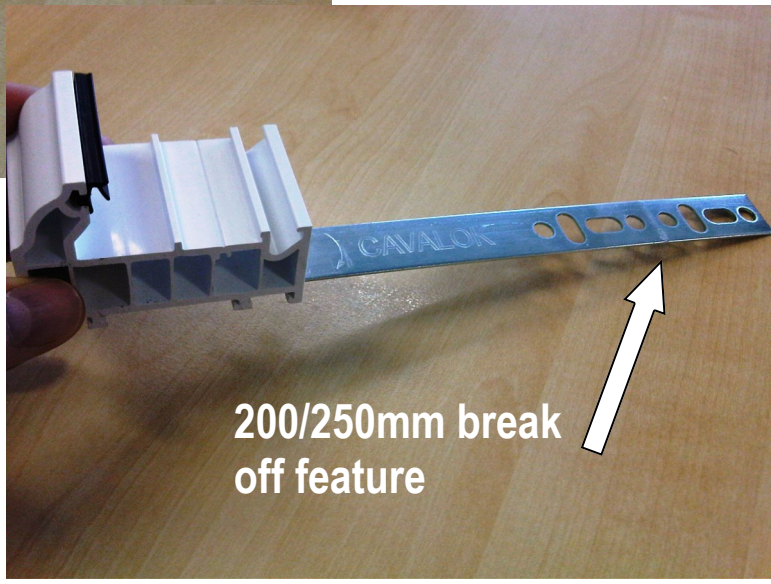

# CAVALOK Window Strap Fixing

- 70mm PVCu Window Strap
- Superior quality
- 250mm long with break off point at 200mm.
- Ideal for use with larger cavities
- Rotate & Lok

Compatible with:-

- Eurocell
- Rehau
- Linear
- Halo
- Spectus
- Synseal

Check with Tech Dept for other profiles.

Optional screw location hole

Grip Lock Teeth

Part Code  
STF70U2E

250 pieces per Box

200/250mm break off feature