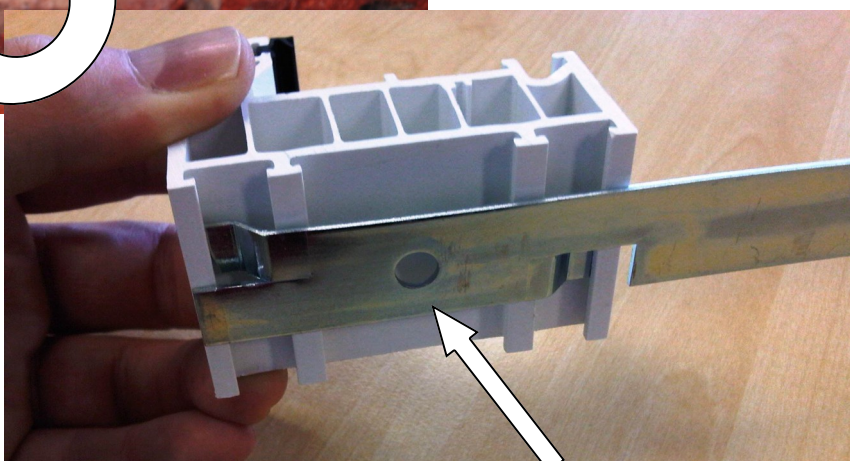

# CAVALOK Window Strap Fixing

- 70mm PVCu Window Strap
- Superior quality
- 250mm long with break off point at 200mm.
- Ideal for use with larger cavities
- Rotate & Lok

Compatible with:-

- Eurocell
- Rehau
- Linear
- Halo
- Spectus
- Synseal

Check with Tech Dept for other profiles.

Optional screw location hole

Grip Lock Teeth

Part Code  
STF70U2E

250 pieces per Box

200/250mm break off feature